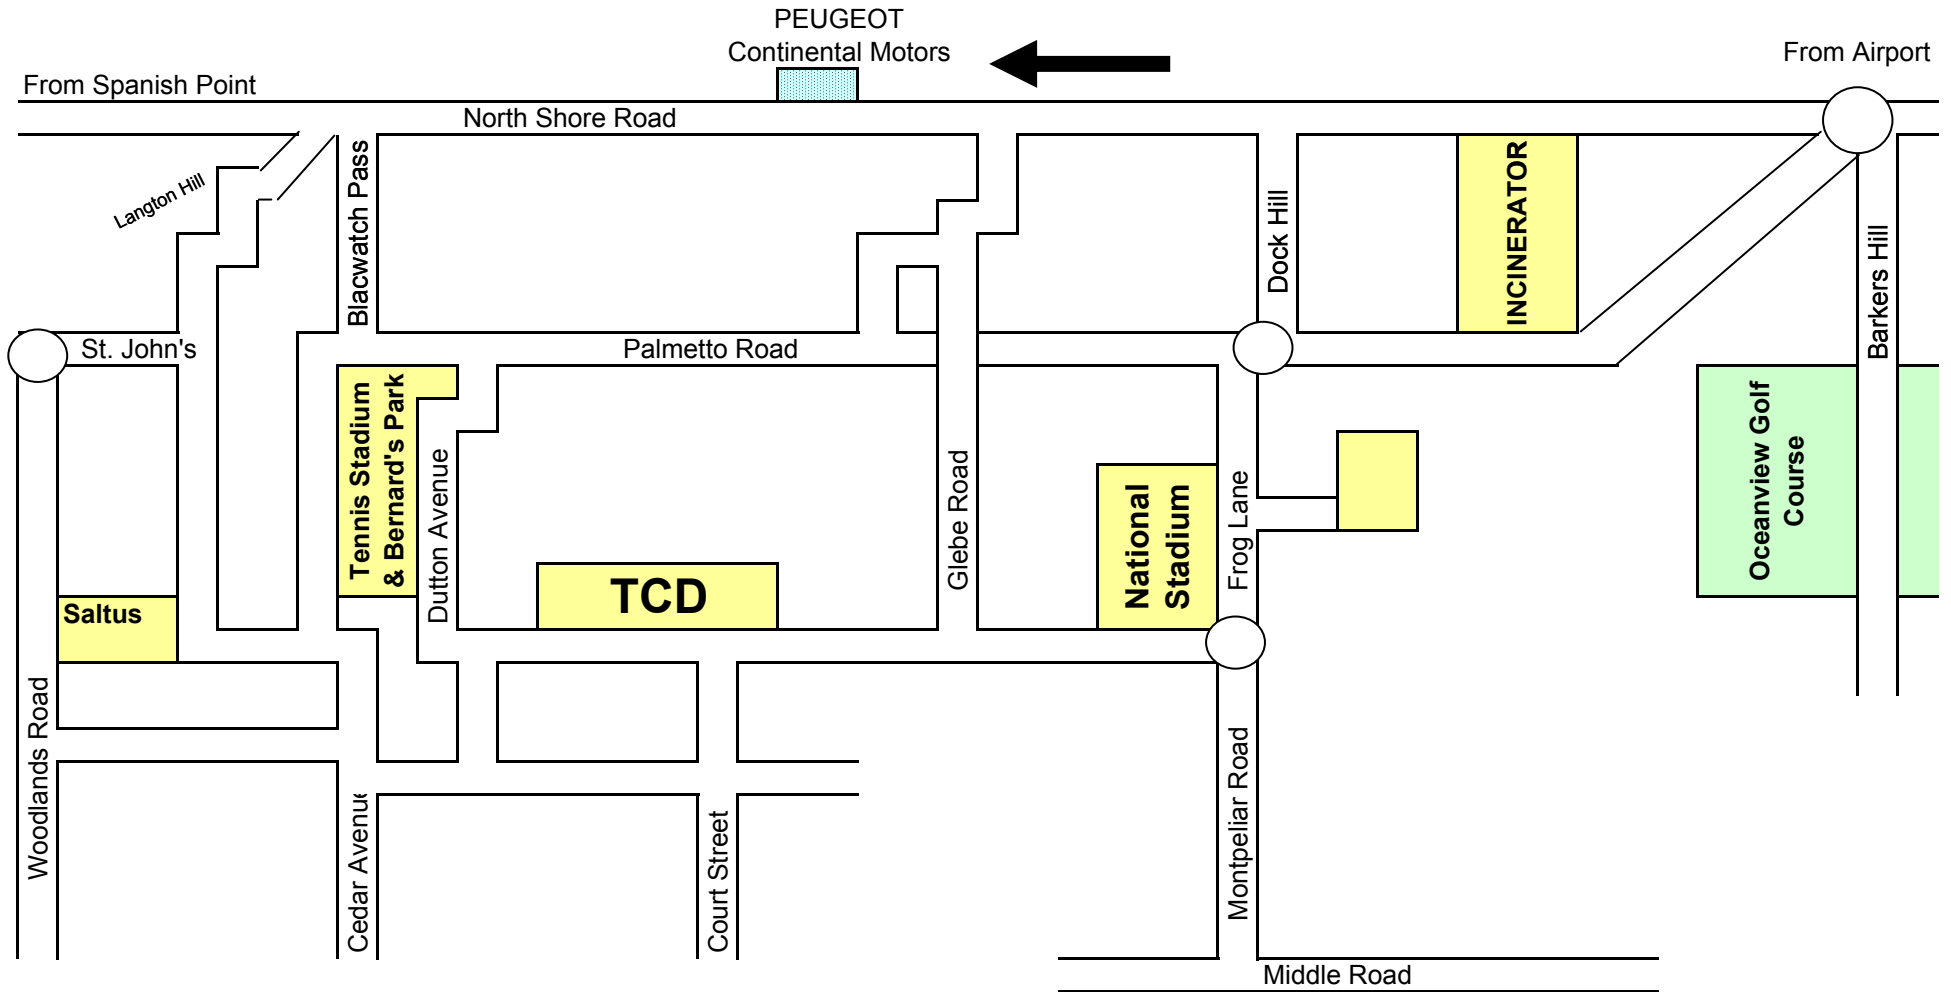

**Directions to PEUGEOT - Continental Motors - Showrooms**  
**159 North Shore Road, Pembroke Tel. 292-8891**

**HAMILTON**

**Not to Scale**