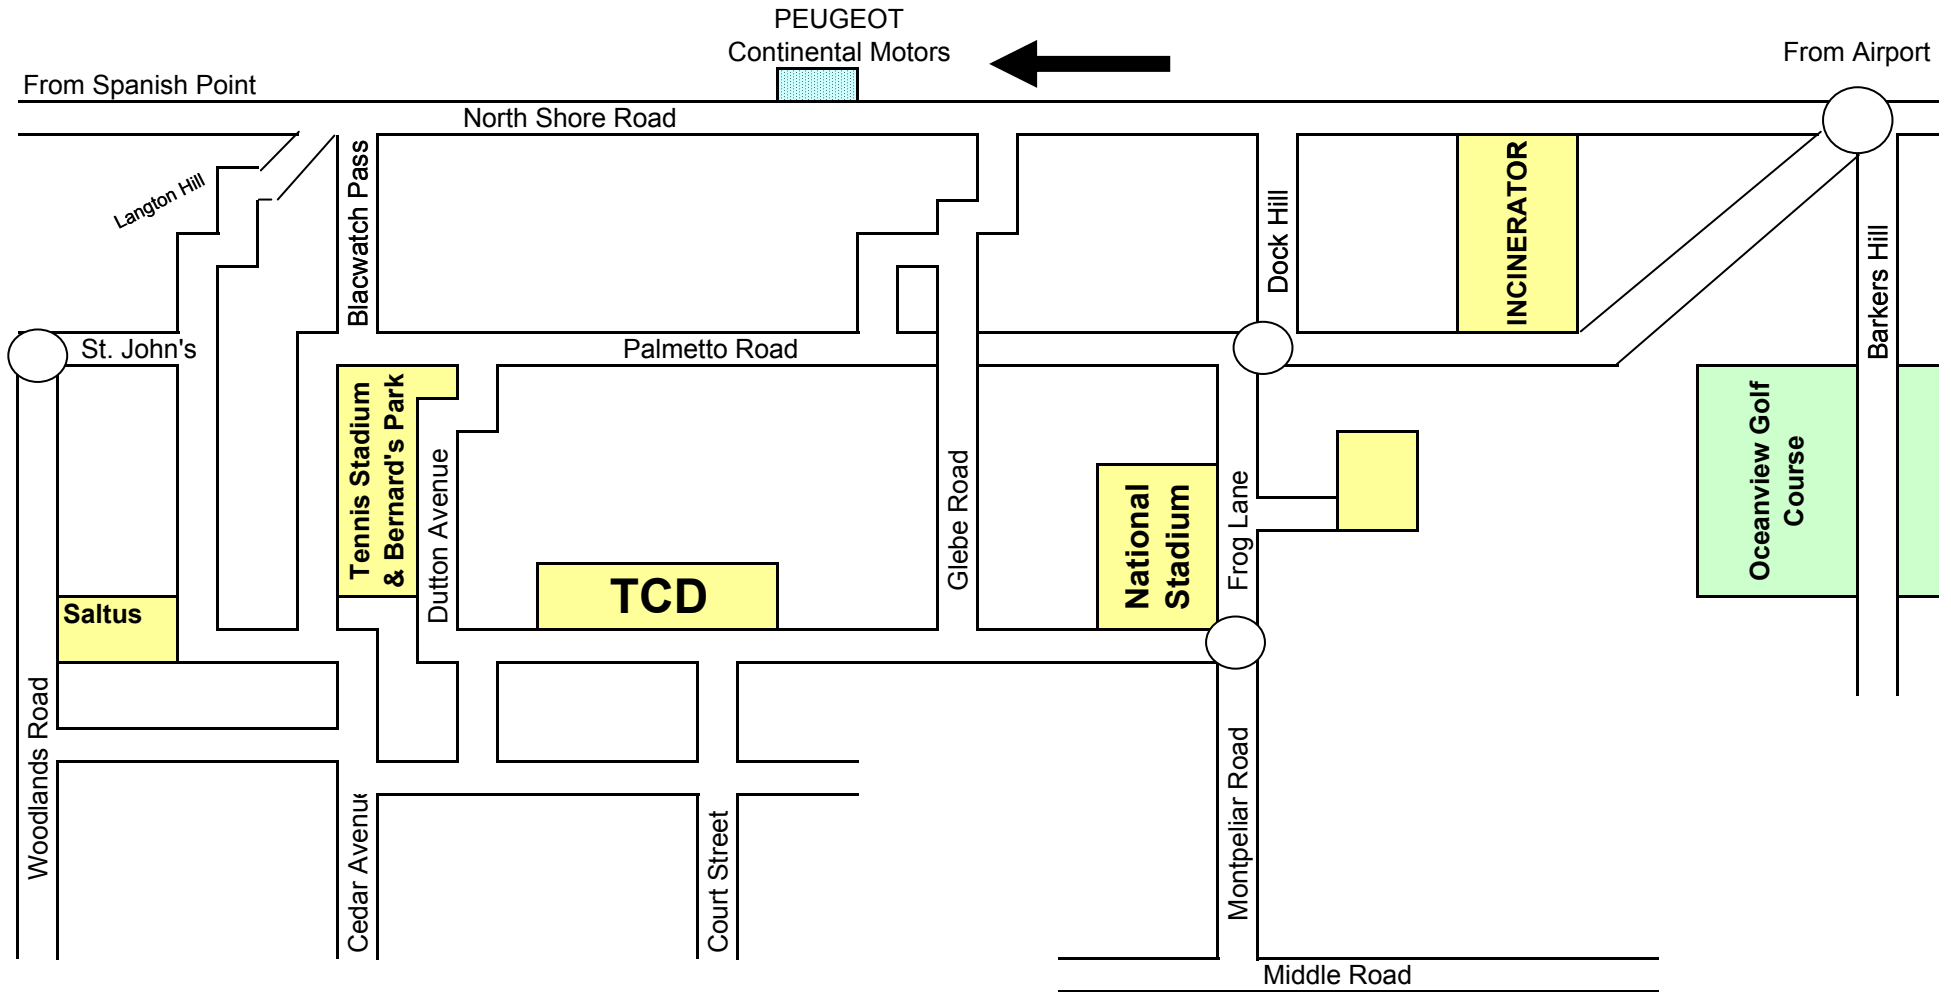

Directions to PEUGEOT - Continental Motors - Showrooms
159 North Shore Road, Pembroke Tel. 292-8891

Not to Scale