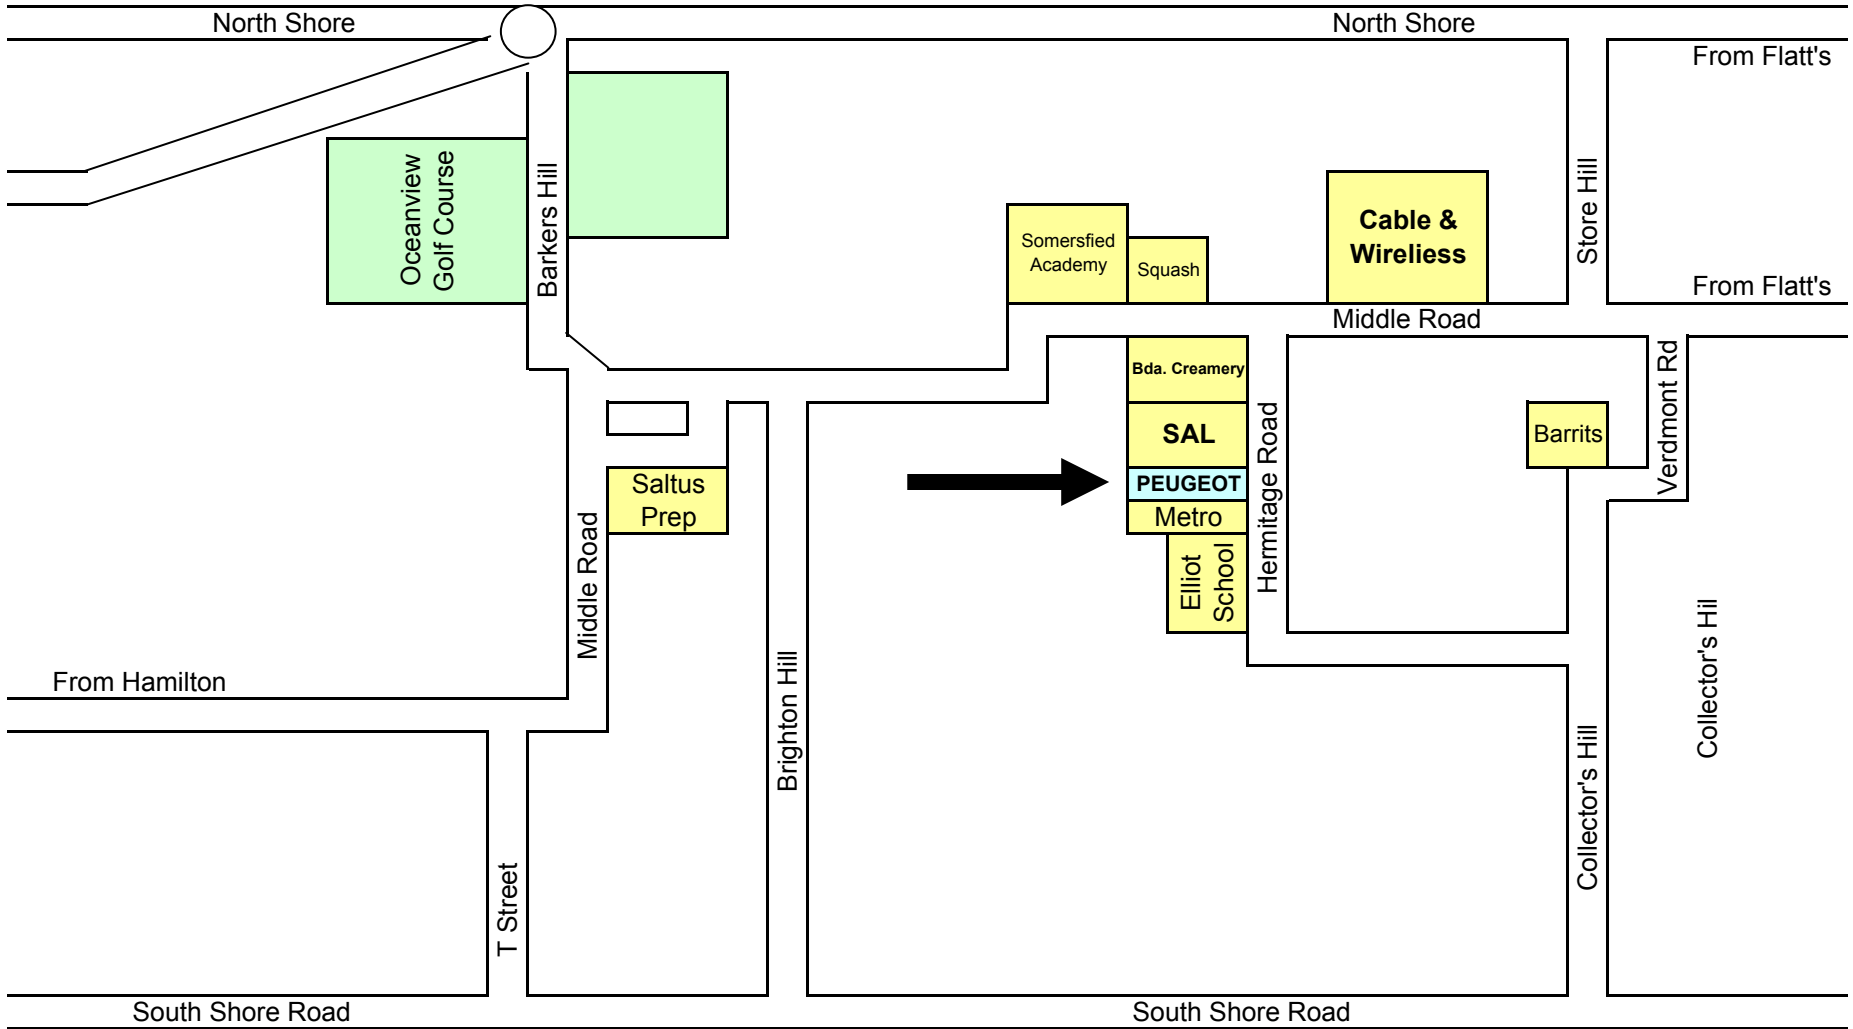

**Directions to PEUGEOT Collision Repair Center
6 Hermitage Road, Devonshire Tel. 236-6438**

Not to Scale